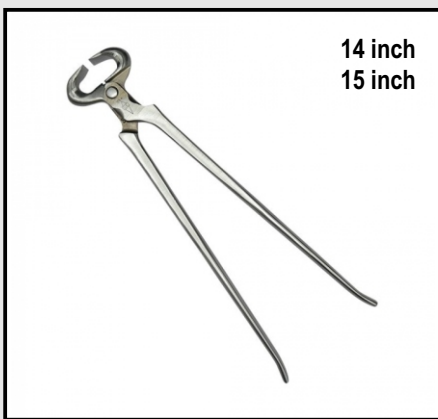

Economy Hoof Knife Wide Blade
Wooden Handle

Economy Hoof Knife with
Wooden Handle

Dick Sharpening Stone

Economy Hoof Knife Hook Blade Alum
Handle(Rhino) Right

Economy Loop Knife with
Wooden Handle

SNIPS

MFC Nippers

Mustad Nippers 15inch

Mustad Premium Nipper 15inch

MFC Foal Nippers

Economy Half Rounds Nipper 12inch

Economy Nippers

GE Nippers

HOOF RASPS, GRINDERS AND SANDERS

Werkman Hoofrasp 14in