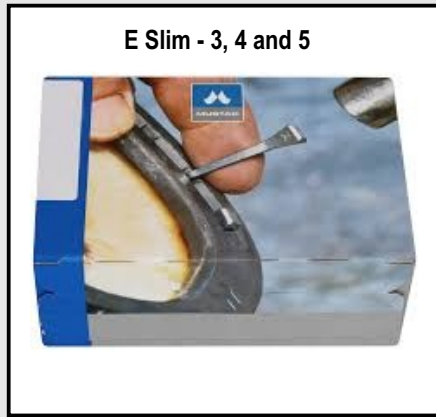

Derby E Slim Nail

ASV - 1 3/4, 1 5/8

GP ASV Nail

E - 3, 4, 5, 6, 7 and 8

Mustad E Nail

E Slim - 3, 4 and 5

Mustad E Slim Nail

E - 4 and 5

Khan E Nail

E - 2, 3, 4 and 5

Secure E Nails

E Slim - 2, 3, 4, 5 and 6

Secure E Slim Nails

ORTHOPEDIC SHOES

Dallmer foal lateral and medial extension

Dallmer foal toe extension