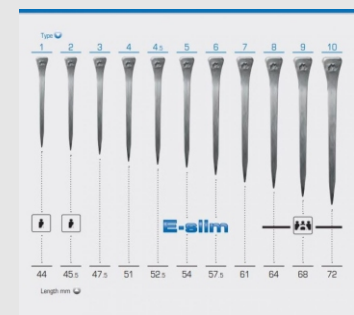

Khan E Nail

E - 2, 3, 4 and 5

Secure E Nails

E Slim - 2, 3, 4, 5 and 6

Secure E Slim Nails

ORTHOPEDIC SHOES

Dallmer foal lateral and medial extension

Dallmer foal toe extension

Dallmer foal heel extension

Glu Shu Shoes

Glu Shu Shufix

INSERTS

6mm Small
Medium
Large

8mm Small
Medium
Large

Straight Bar Performance

6mm Small
Medium
Large