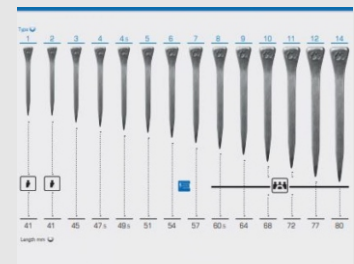

Khan E Nail

E - 2, 3, 4 and 5

Secure E Nails

E Slim - 2, 3, 4, 5 and 6

Secure E Slim Nails

ORTHOPEDIC SHOES

Dallmer foal lateral and medial extension

Dallmer foal toe extension

Dallmer foal heel extension

Glu Shu Shoes

Glu Shu Shufix

INSERTS

6mm Small
Medium
Large

8mm Small
Medium
Large

Straight Bar Performance

6mm Small
Medium
Large